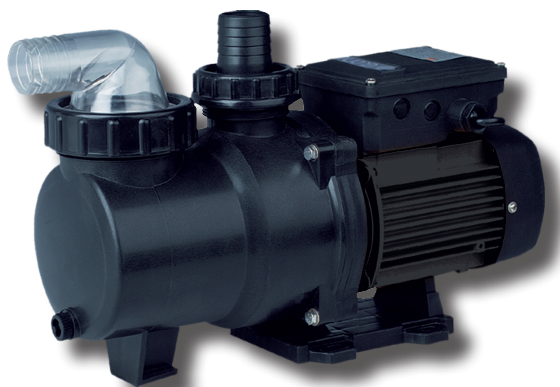

Циркуляційний, самовсмоктувальний насос для басейнів

MICRO

Small but powerful

Despite its size this pump does not need to hide in any way from its large rivals. Already the access to the world of swimming pool pumps convinces with the highest quality standards. Completed by a compact design, the perfect pump for your pool is created. Efficient operation in conjunction with favourable purchase costs is the perfect combination in order to leave no customer requests open.

Self-priming circulation pump

Field of application

Circulation of swimming pool water through a filter system. Salt concentration up to 0,5 %. Installation up to 1,5 m above and 3 m below water level.

Design

Single-stage centrifugal pump with integrated pre-filter

Capacity pre-filter ~ 0,5 Liter

Mesh size pre-filter 1,5 x 1,5 mm

Material

Pump casing PP / GF 30

Casing cover PP transparent

Impeller PPE

Mechanical seal Graphite/Steatit

Pre-filter PP

Shaft 1.4021 / AISI 420

Motor

Asynchronous, two poles

Protection IP 55

Class F insulation

Built-in thermal protection